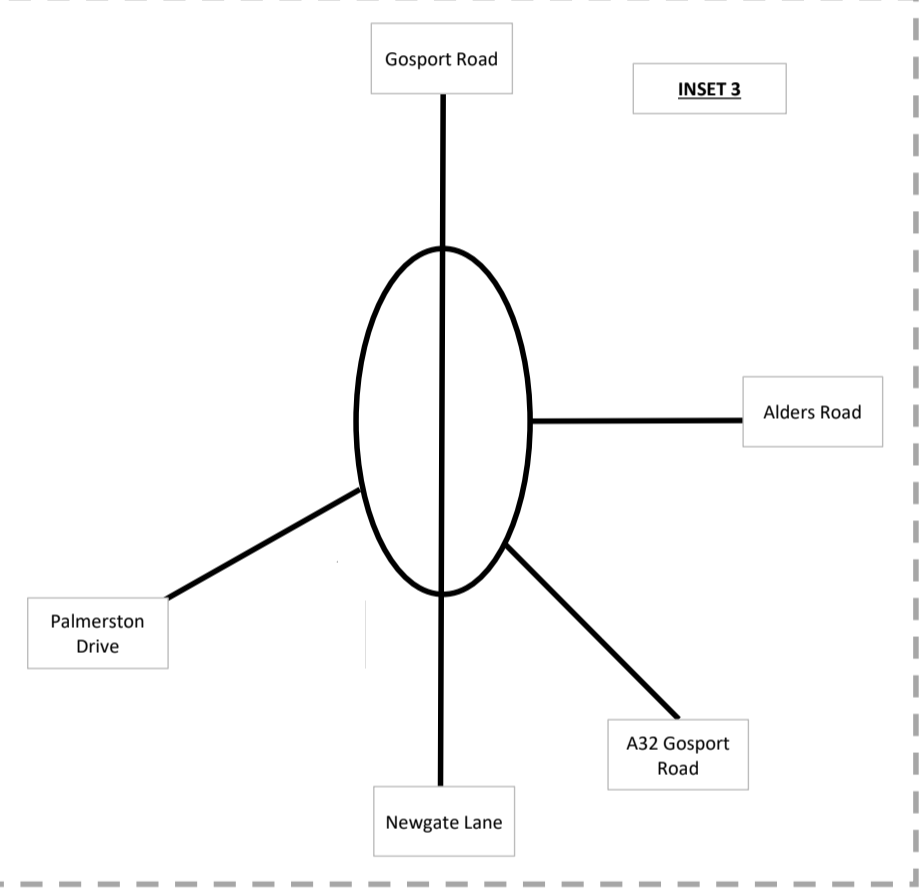

INSET 2

INSET 3

INSET 3

INSET 1

INSET 1

The Square, Basing View,
Basingstoke, RG21 4EB
Tel: 01256 637940
www.i-transport.co.uk

KEY

500 = TOTAL VEHICLES

25 = HGVS

NEWGATE LANE, FAREHAM

TF31

2037 'With Development' Traffic Flows - PM Peak Hour (1600-1700) - DS2