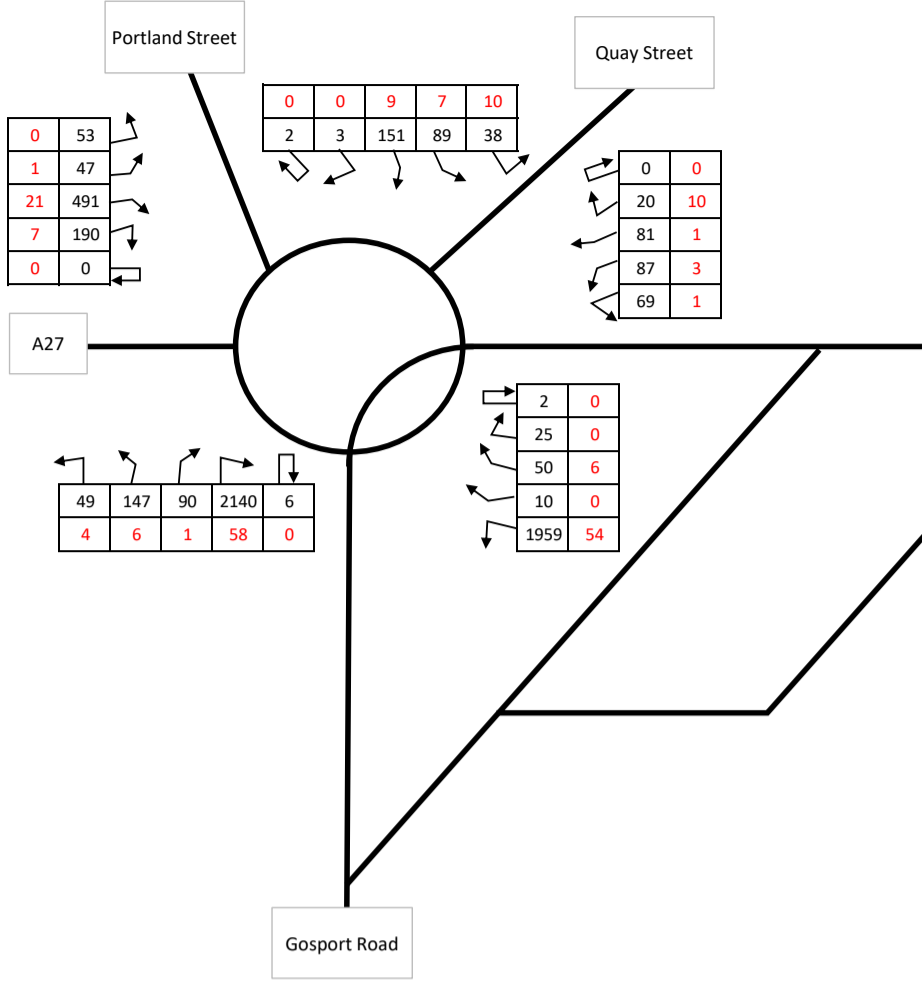

INSET 2

INSET 3

INSET 3

INSET 1

INSET 1

The Square, Basing View,
Basingstoke, RG21 4EB
Tel: 01256 637940
www.i-transport.co.uk

KEY

500 = TOTAL VEHICLES

25 = HGVS

NEWGATE LANE, FAREHAM

TF31

2037 'With Development' Traffic Flows - PM Peak Hour (1600-1700) - DS2