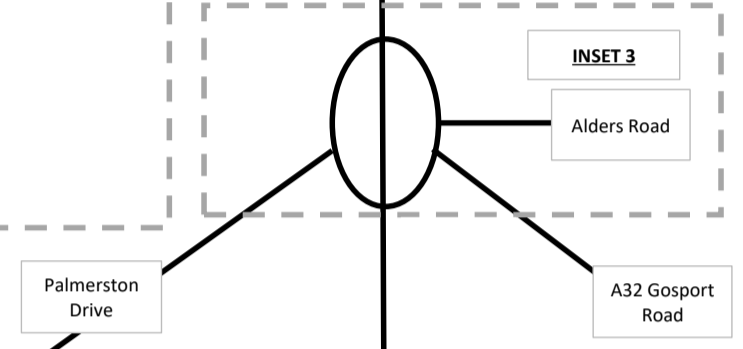

INSET 2

INSET 3

INSET 3

INSET 1

INSET 1

The Square, Basing View,
Basingstoke, RG21 4EB
Tel: 01256 637940
www.i-transport.co.uk

KEY

500 = TOTAL VEHICLES

25 = HGVS

NEWGATE LANE, FAREHAM

TF31

2037 'With Development' Traffic Flows - PM Peak Hour (1600-1700) - DS2