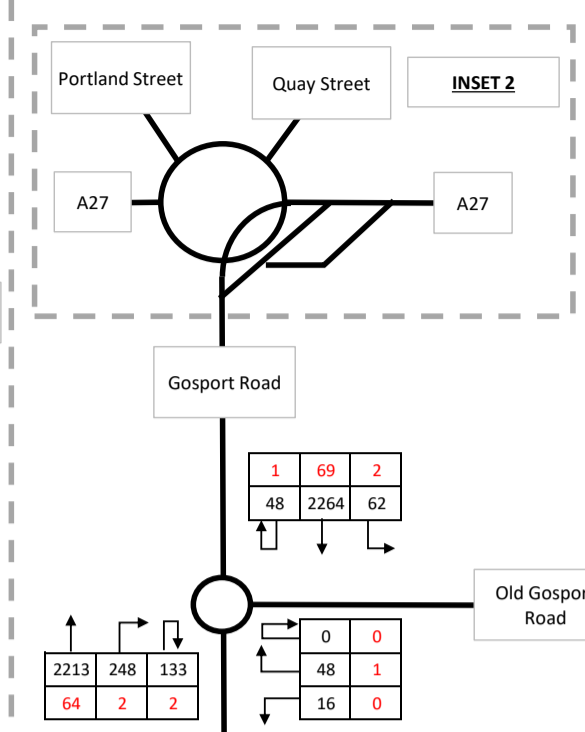

INSET 2

INSET 3

INSET 3

INSET 1

INSET 1

The Square, Basing View,
Basingstoke, RG21 4EB
Tel: 01256 637940
www.i-transport.co.uk

KEY

500 = TOTAL VEHICLES

25 = HGVS

NEWGATE LANE, FAREHAM

TF31

2037 'With Development' Traffic Flows - PM Peak Hour (1600-1700) - DS2