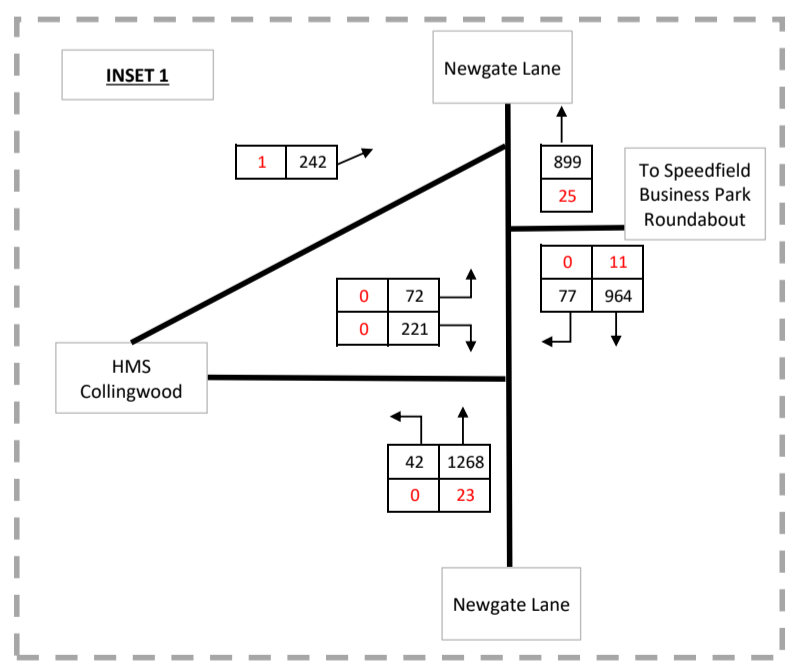

INSET 2

INSET 3

INSET 3

INSET 1

INSET 1

The Square, Basing View,
Basingstoke, RG21 4EB
Tel: 01256 637940
www.i-transport.co.uk

KEY

500 = TOTAL VEHICLES

25 = HGVS

NEWGATE LANE, FAREHAM

TF31

2037 'With Development' Traffic Flows - PM Peak Hour (1600-1700) - DS2