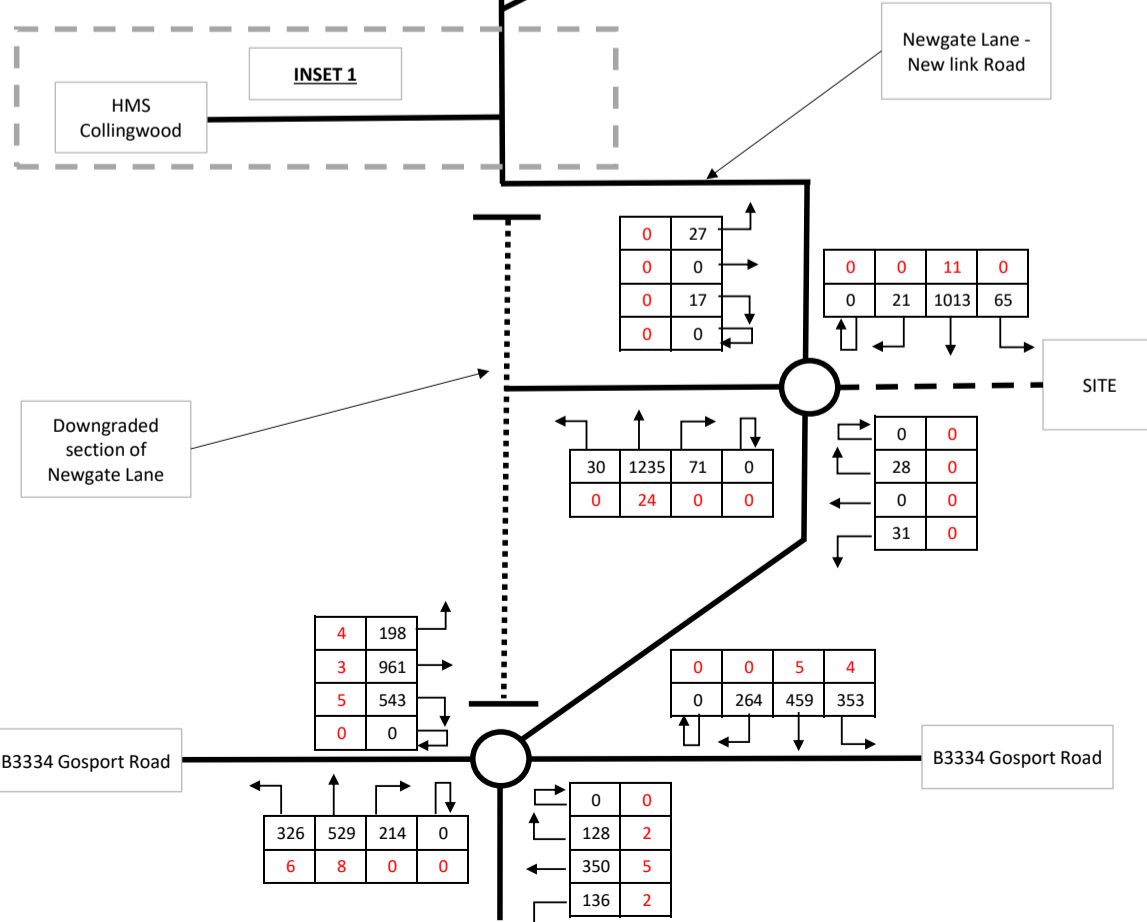

INSET 2

INSET 3

INSET 3

INSET 1

INSET 1

The Square, Basing View,
Basingstoke, RG21 4EB
Tel: 01256 637940
www.i-transport.co.uk

KEY

500 = TOTAL VEHICLES

25 = HGVS

NEWGATE LANE, FAREHAM

TF31

2037 'With Development' Traffic Flows - PM Peak Hour (1600-1700) - DS2